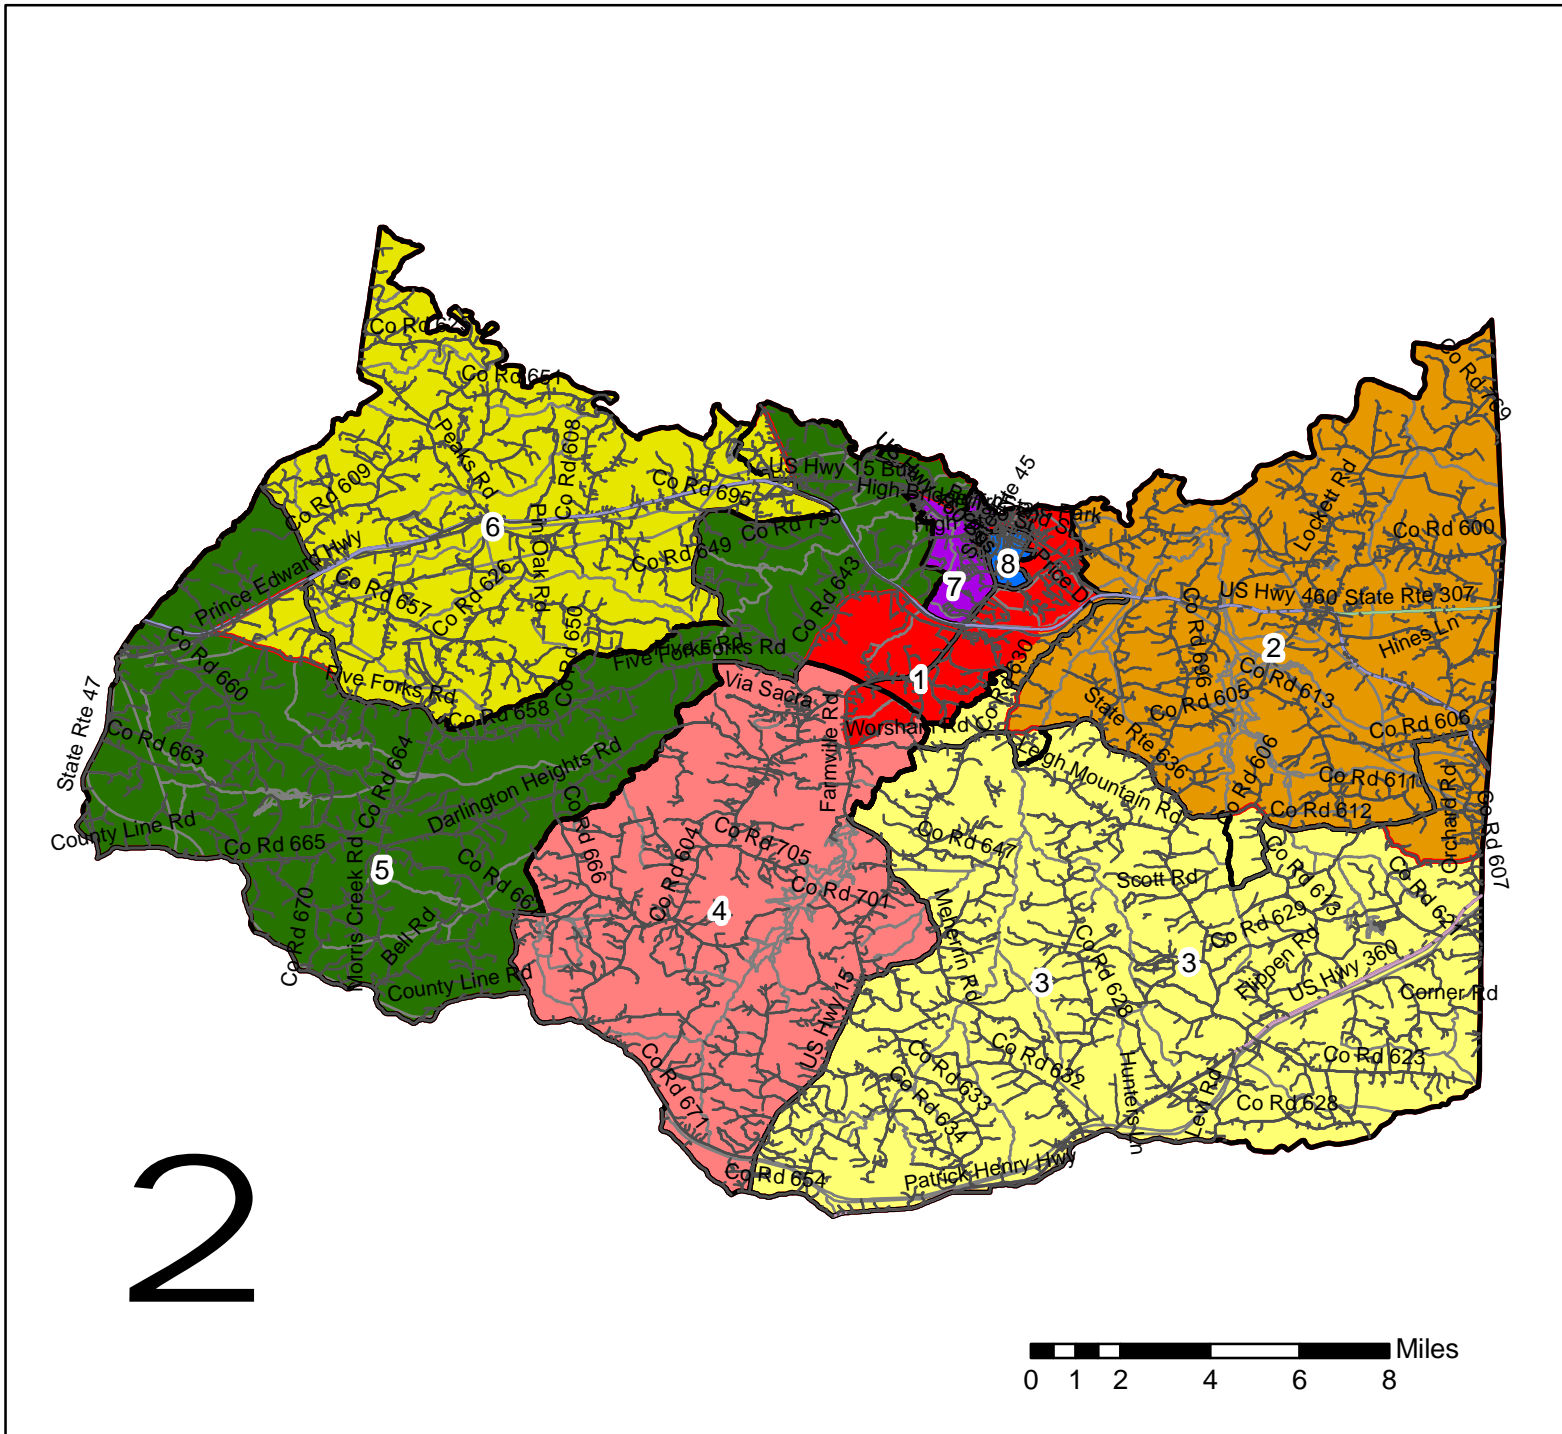

Prince Edward County Final Approved Redistricting Plan

Legend

-  District 1
-  District 2
-  District 3
-  District 4
-  District 5
-  District 6
-  District 7
-  District 8

Date: March 8, 2011